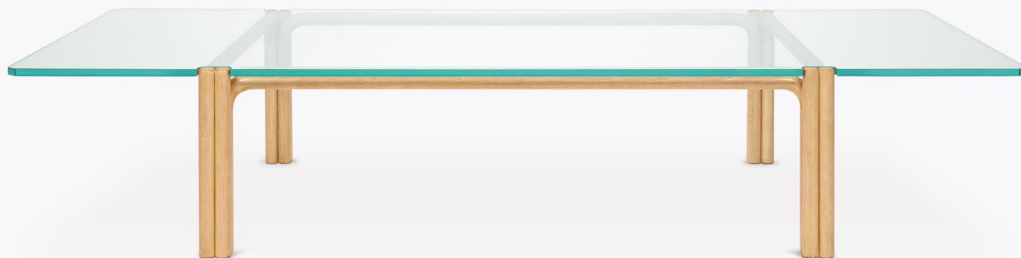

CA

CA21G

THE CANTILEVERED GLASS TOP OF THE CA21G REVEALS THE SIMPLE EFFICIENCY OF THE BASE BELOW. THE MINIMALIST DESIGN IS DEFINED BY THE SUBTLE EXPRESSION OF ITS BASE THROUGH NOTCHES PIERCED INTO ITS TOP.

AVAILABLE IN SEVERAL MATERIAL AND FINISH OPTIONS - 3/4" THICK TEMPERED GLASS TOP + LACQUERED BLEACHED BEECH BASE PRESENTED HERE.

DESIGNED AND CRAFTED IN LOS ANGELES, CALIFORNIA.

DIMENSIONS

64" L X 32" W X 12" H
162.6 CM L X 81.3 CM W X 30.5 CM H